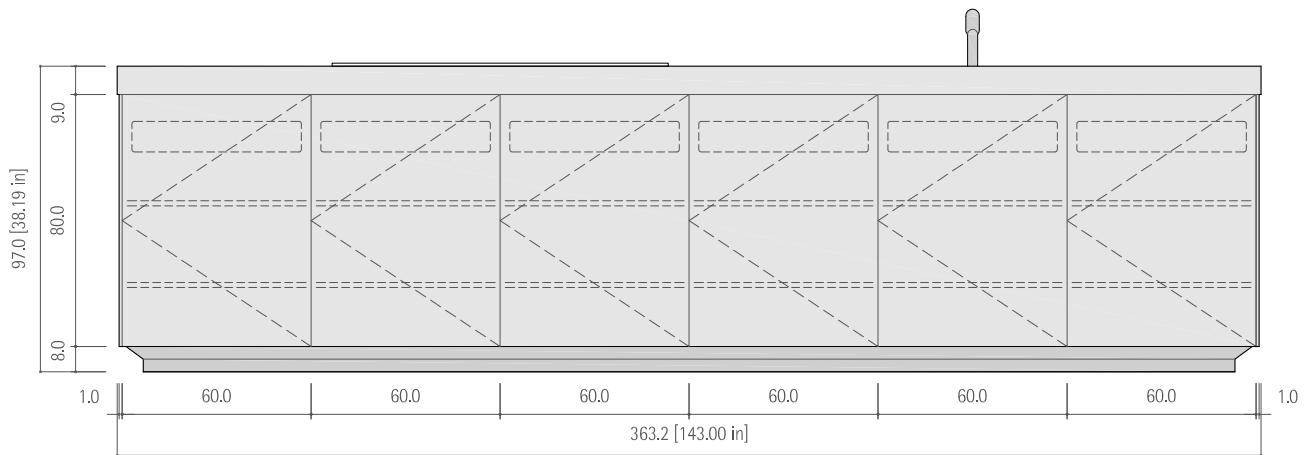

aux. shallow storage  
swing door w/ single interior  
drawer and adj. shelving

sink element  
drawer unit

cutlery drawer  
mixing/pasta bowls  
swing door w/ adj. shelving

42" drop-in electric cooktop  
cooking utensils  
pots/pans

cooking utensils  
pots/pans

fixed side panel

aux. shallow storage  
swing door w/ single interior drawer and adj. shelving  
(6 units total)

fixed side panel